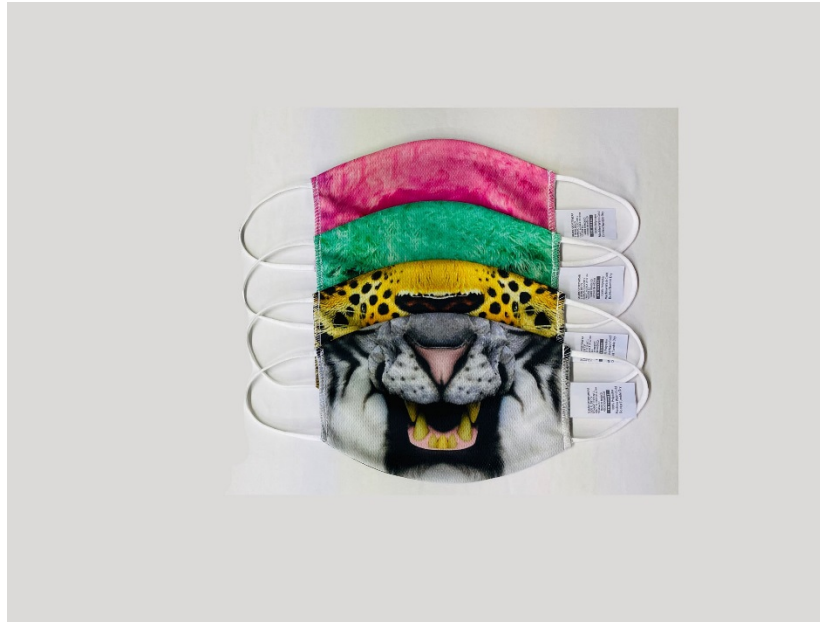

2 Layer Economy Dye Sublimated Face Mask

100-\$4ea _____ 250-\$8.35ea _____ 500- \$7.50ea _____ 1000- \$7.10ea _____

- Custom printed in full color to your design specifications
- Made of 100% polyester, 2 layers, no seams and sits flush on face
- The material is soft, lightweight and breathable
- Elasticated ear loops allow the mask to be easily put on and removed.